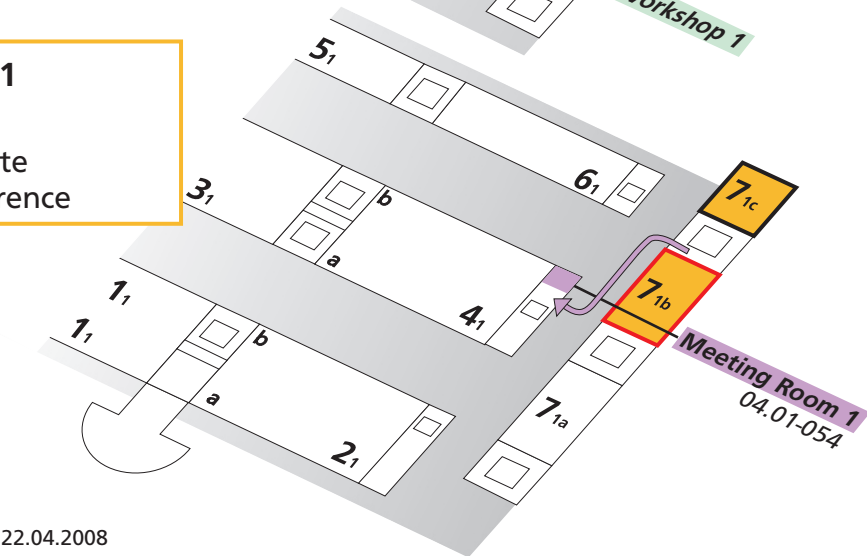

Geländeplan Exhibition grounds

28. – 31. Mai 2008

Meeting rooms

- Ebene 2**
Level 2
- Eingang / Entrance
- Exhibition

- Zwischenebene**
Mezzanine

- Ebene 1**
Level 1
- Keynote
- Conference

- LinuxTag
- Conference
- Exhibition
- Keynote Area
- IT Profits