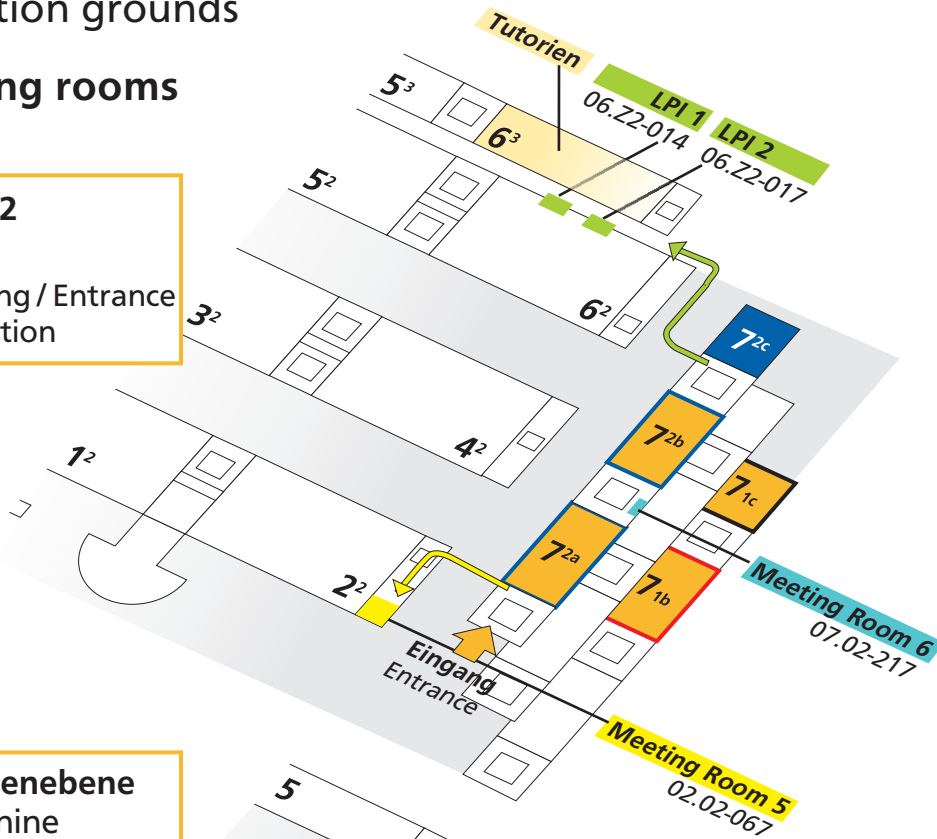

Geländeplan Exhibition grounds

28. – 31. Mai 2008

Meeting rooms

- Ebene 2**
Level 2
- Eingang / Entrance
- Exhibition

- Zwischenebene**
Mezzanine

- Ebene 1**
Level 1
- Keynote
- Conference

- LinuxTag
- Conference
- Exhibition
- Keynote Area
- IT Profits