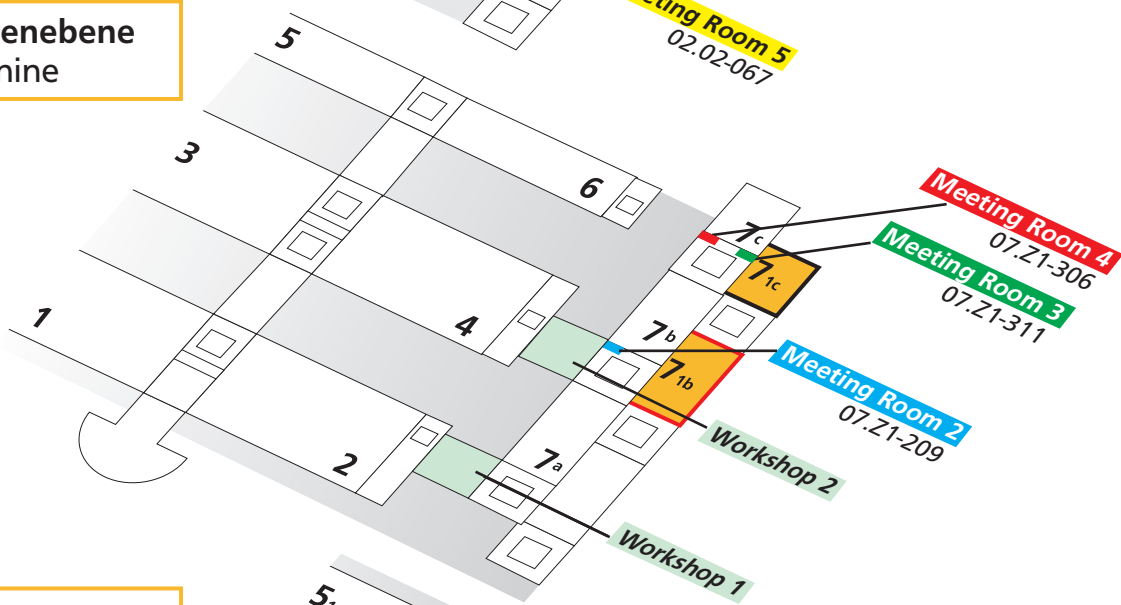

Geländeplan Exhibition grounds

28. – 31. Mai 2008

Meeting rooms

- Ebene 2**
Level 2
- Eingang / Entrance
- Exhibition

- Zwischenebene**
Mezzanine

- Ebene 1**
Level 1
- Keynote
- Conference

- LinuxTag
- Conference
- Exhibition
- Keynote Area
- IT Profits